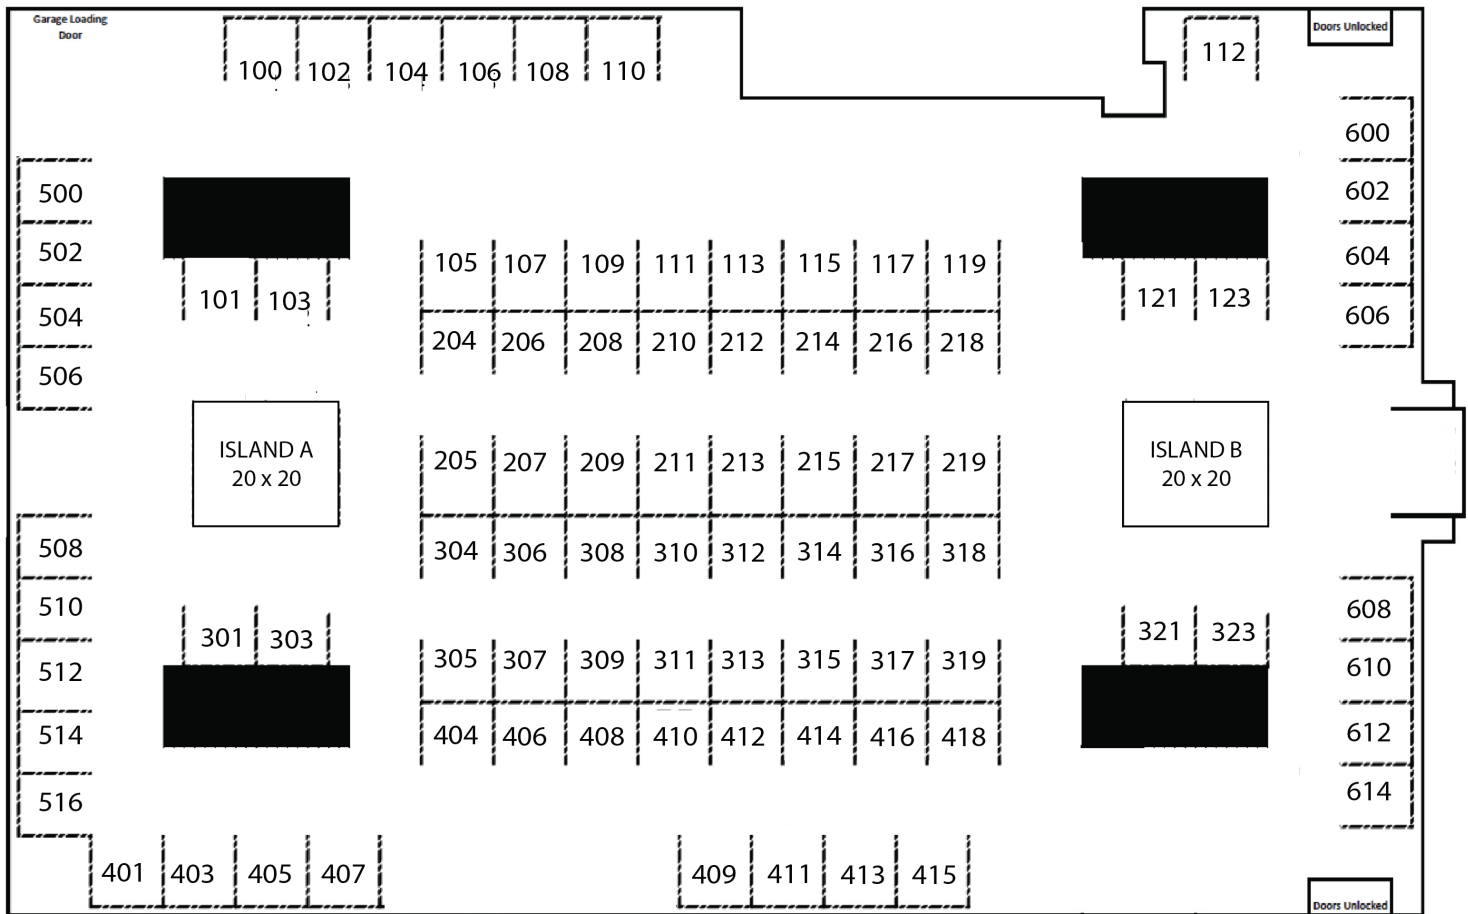

**METRO DETROIT**  
**SPRING**  
**HOME**  
**IMPROVEMENT**  
**SHOW**

**MAY**  
**2-3**  
SOUTHFIELD PAVILION  
EVERGREEN & W 10 MILE  
SOUTHFIELD

## METRO-DETROIT SPRING HOME SHOW FLOOR PLAN

Southfield Pavilion • 26000 Evergreen Rd, Southfield, MI 48076

**MAIN**  
**ENTRANCE "A"**

**MAIN**  
**ENTRANCE "B"**

**Questions? Contact Renee at**  
**248-747-4833**  
**Renee@GazetteMediaGroup.com**