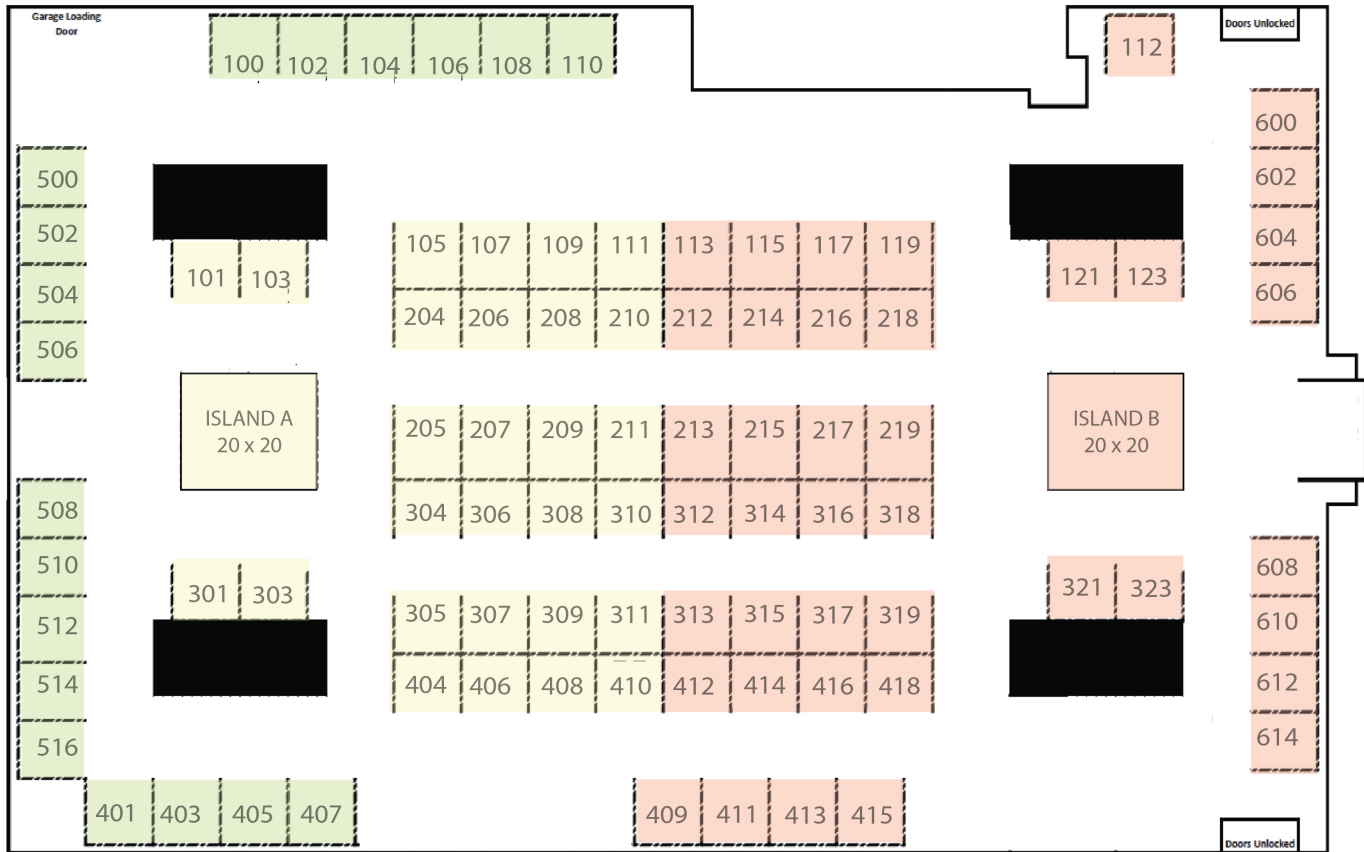

Exhibitors will move-in via the loading dock located at the southeast corner of the Pavilion (see attached map). Please remember there is no high-low available and exhibitors are responsible for supplying their own dollies and carts if needed for move-in and move out.

Exhibitor Move-In Schedule

Friday
8AM-11AM

Friday
11AM-2PM

Friday
2PM-4PM

**MAIN
ENTRANCE "A"**

**MAIN
ENTRANCE "B"**

**Questions? Contact Renee at
248-747-4833
Renee@GazetteMediaGroup.com**

Produced by