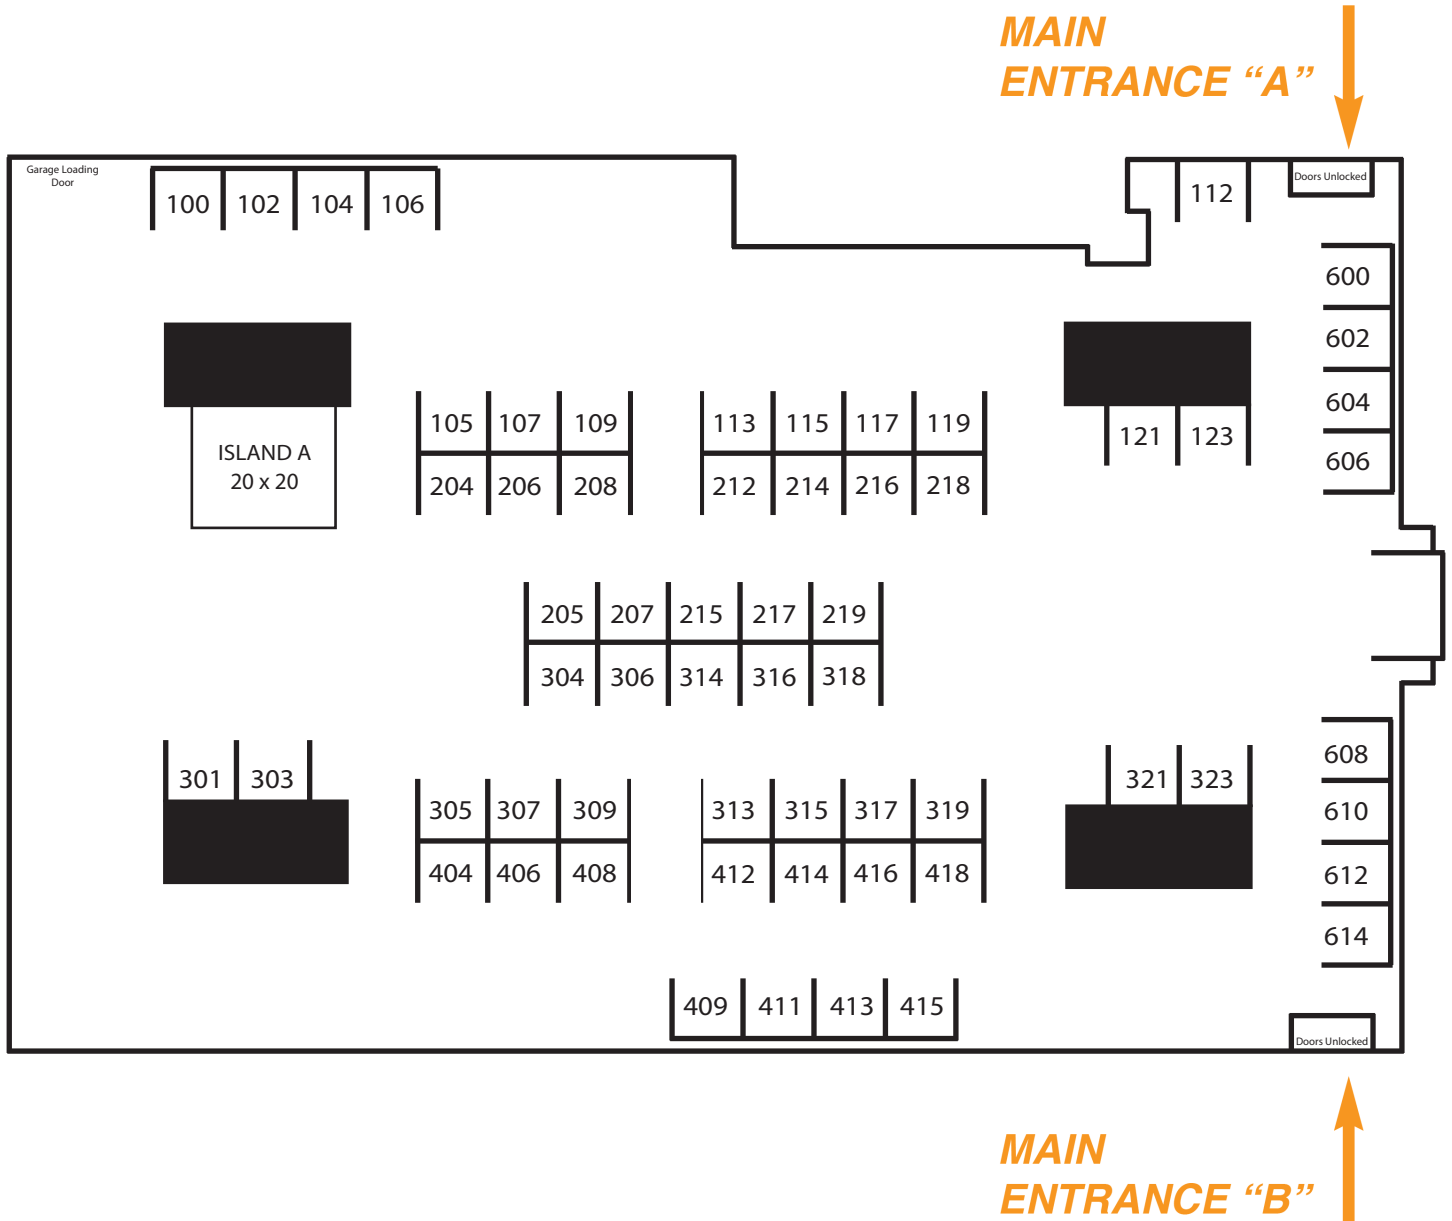

**METRO DETROIT**  
**SPRING**  
**HOME**  
**IMPROVEMENT**  
**SHOW**

**MAY**  
**2-3**  
SOUTHFIELD PAVILION  
EVERGREEN & W 10 MILE  
SOUTHFIELD

## METRO-DETROIT SPRING HOME SHOW FLOOR PLAN

Southfield Pavilion • 26000 Evergreen Rd, Southfield, MI 48076

**Questions? Contact Renee at**  
**248-747-4833**  
**Renee@GazetteMediaGroup.com**

Produced by